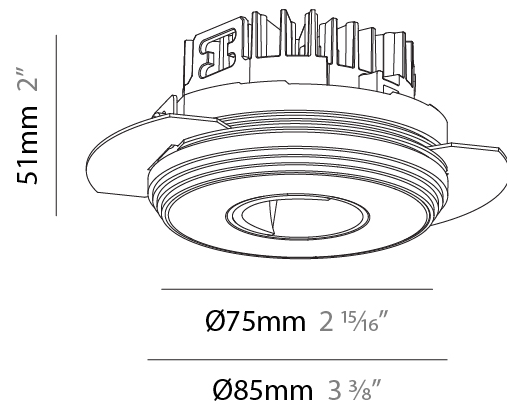

GENERAL

Series: Oiko Pro Round
Subseries: Oiko Pro Round Wallwash
Partner: Prolicht
Division: Architectural
Installation: Trimless
Product Type: Wallwash
Mounting Location: Ceiling
Light Distribution: Direct

PHYSICAL

Shape: Round
Diameter (mm): 75
Diameter (in): 2 ¹⁵/₁₆
Height (mm): 51
Height (in): 2
Ceiling Thickness (mm): 1 - 25
Ceiling Thickness (in): 1/16 - 1 3/16
Min. Recessing Depth (mm): 55
Min. Recessing Depth (in): 2 ³/₁₆
Fixture Finish: SSR / BKV / CWI / CRY / HAB / UFT / ITA / RUA / FTG / MYG / LOD / PUS / FRO / FUP / KIA / POP / BLS / SPG / MEY / GOH / CHC / COM / ABZ / JAG / OBR / MOS / ROR
Fixture Material: Aluminum Die Cast
Cut-out Measurements: 86mm / 3 3/8" Diameter

ELECTRICAL

Lamp Type: LED (Zhaga Standard)
Input Wattage (W): 15
Total Output Wattage (W): 13.6
Dimming: Tri-Mode (Non-Dimming and Phase Dimming (120Vac only) and 0-10V Dimming)
Driver Included: No
Driver Location: Recessed Housing
Driver Type: Constant Current - Universal
Driver Class: Class 2
Input Voltage (V): 120 - 277
Constant Current (MA): 350

LED

Color Temperature (°K): 2700 / 3000 / 3500 / 4000
Max. Delivered Lumen (lm): 1302 / 1383 / 1449 / 1462
Nominal Lumen (lm): 1566 / 1665 / 1743 / 1759
CRI: >93 CRI
Lamp Life (hrs): 50000

OPTICAL

Adjustability: Fixed

RATINGS AND CERTIFICATIONS

Certified By: Certified for North American Standards
IP rating: IP20

PROJECT	
TYPE	
SPECIFIER	
QUANTITY	
DATE