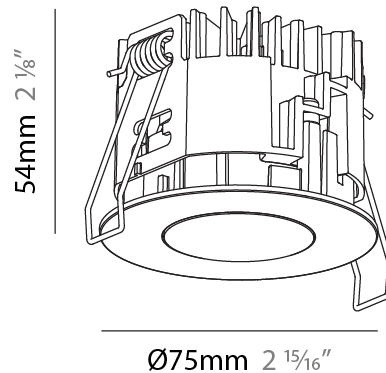

GENERAL

Series: Oiko Pro Round
Subseries: Oiko Pro Wallwash
Partner: Prolicht
Division: Architectural
Installation: Recessed
Product Type: Wallwash
Mounting Location: Ceiling
Light Distribution: Wallwash

PHYSICAL

Aperture Sizes - Downlights: 1"
Shape: Round
Diameter (mm): 75
Diameter (in): 2 15/16
Height (mm): 54
Height (in): 2 1/8
Ceiling Thickness (mm): 1 - 25
Ceiling Thickness (in): 1/16 - 1 3/16
Min. Recessing Depth (mm): 60
Min. Recessing Depth (in): 2 3/8
Fixture Finish: [SSR / BKV / CWI / CRY / HAB / UFT / ITA / RUA / FTG / MYG / LOD / PUS / FRO / FUP / KIA / POP / BLS / SPG / MEY / GOH / CHC / COM / ABZ / JAG / OBR / MOS / ROR](#)
Fixture Material: Aluminum Die Cast
Cut-out Measurements: 68mm / 2 11/16" Diameter

ELECTRICAL

Lamp Type: LED (Zhaga Standard)
Input Wattage (W): 15.1
Total Output Wattage (W): 13.6
Dimming: Non-Dimming / 0-10V Dimming / Phase Dimming / DALI Dimming / MATTER Dimming
Driver Included: No
Driver Location: Recessed Housing
Driver Type: Constant Current - Universal
Driver Class: Class 2
Input Voltage (V): 120 - 277
Constant Current (MA): 350

LED

Color Temperature (°K): 2700 / 3000 / 3500 / 4000
Max. Delivered Lumen (lm): 1247 / 1325 / 1388 / 1400
Nominal Lumen (lm): 1566 / 1665 / 1743 / 1759
CRI: >90 CRI
Lamp Life (hrs): 50000

OPTICAL

Adjustability: Fixed

RATINGS AND CERTIFICATIONS

Certified By: Certified for North American Standards
IP rating: IP54