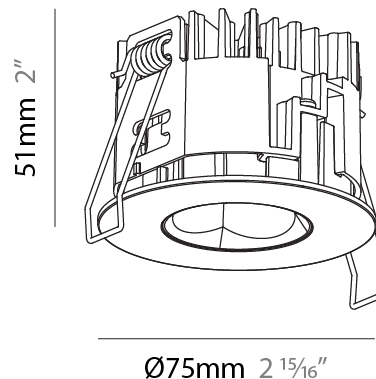

PHYSICAL

Aperture Sizes - Downlights: 1"
Shape: Round
Diameter (mm): 75
Diameter (in): 2 15/16
Height (mm): 51
Height (in): 2
Ceiling Thickness (mm): 1 - 25
Ceiling Thickness (in): 1/16 - 1 3/16
Min. Recessing Depth (mm): 55
Min. Recessing Depth (in): 2 3/16
Diffuser: Lens Pack - Spread Lens / Linear Spread Lens / Honeycomb Louver
Fixture Finish: SSR / BKV / CWI / CRY / HAB / UFT / ITA / RUA / FTG / MYG / LOD / PUS / FRO / FUP / KIA / POP / BLS / SPG / MEY / GOH / CHC / COM / ABZ / JAG / OBR / MOS / ROR
Fixture Material: Aluminum Die Cast
Cut-out Measurements: 68mm / 2 11/16" Diameter

ELECTRICAL

Lamp Type: LED (Zhaga Standard)
Input Wattage (W): 15
Total Output Wattage (W): 13.6
Dimming: Tri-Mode (Non-Dimming and Phase Dimming (120Vac only) and 0-10V Dimming)
Driver Included: No
Driver Location: Recessed Housing
Driver Type: Constant Current - Universal
Driver Class: Class 2
Input Voltage (V): 120 - 277
Constant Current (MA): 350

LED

Color Temperature (°K): 2700 / 3000 / 3500 / 4000
Max. Delivered Lumen (lm): 1375 / 1462 / 1531 / 1545
Nominal Lumen (lm): 1566 / 1665 / 1743 / 1759
CRI: >90 CRI
Lamp Life (hrs): 50000
Special LEDs offerings: Tunable White

OPTICAL

Reflector°: 50
Adjustability: Fixed

RATINGS AND CERTIFICATIONS

Certified By: Certified for North American Standards
IP rating: IP20