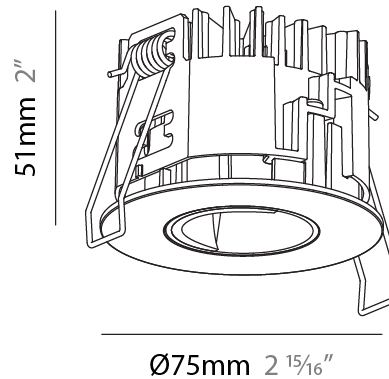

GENERAL

Series: Oiko Pro Round
Subseries: Oiko Pro Wallwash
Partner: Prolicht
Division: Architectural
Installation: Recessed
Product Type: Wallwash
Mounting Location: Ceiling
Light Distribution: Wallwash

PHYSICAL

Aperture Sizes - Downlights: 1"
Shape: Round
Diameter (mm): 75
Diameter (in): 2 ¹⁵/₁₆
Height (mm): 51
Height (in): 2
Ceiling Thickness (mm): 1 - 25
Ceiling Thickness (in): 1/16 - 1 3/16
Min. Recessing Depth (mm): 55
Min. Recessing Depth (in): 2 ³/₁₆
Diffuser: Lens Pack - Spread Lens / Linear Spread Lens / Honeycomb Louver
Fixture Finish: SSR / BKV / CWI / CRY / HAB / UFT / ITA / RUA / FTG / MYG / LOD / PUS / FRO / FUP / KIA / POP / BLS / SPG / MEY / GOH / CHC / COM / ABZ / JAG / OBR / MOS / ROR
Fixture Material: Aluminum Die Cast
Cut-out Measurements: 68mm / 2 11/16" Diameter

ELECTRICAL

Lamp Type: LED (Zhaga Standard)
Input Wattage (W): 14
Total Output Wattage (W): 12.7
Dimming: Dali Dimming / Matter
Driver Included: No
Driver Location: Recessed Housing
Driver Type: Constant Current - Universal (120Vac only for DALI driver)
Driver Class: Class 2
Input Voltage (V): 120 - 277
Constant Current (MA): 700

LED

Color Temperature (°K): 2700-6500 Tunable White
Max. Delivered Lumen (lm): 1216
Nominal Lumen (lm): 1460
CRI: >90 CRI
Lamp Life (hrs): 50000
Special LEDs offerings: Tunable White

OPTICAL

Adjustability: Fixed

RATINGS AND CERTIFICATIONS

Certified By: Certified for North American Standards
IP rating: IP20