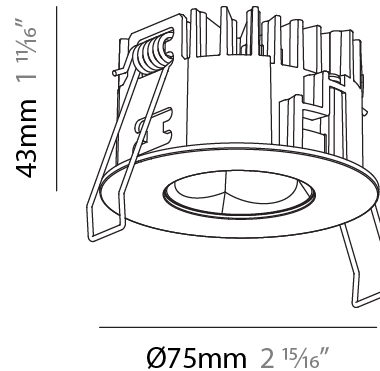

Series: Oiko Pro Round
Subseries: Oiko Pro Round Fixed
Partner: Prolicht
Division: Architectural
Installation: Recessed
Product Type: Downlight
Mounting Location: Ceiling
Light Distribution: Direct

PHYSICAL

Aperture Sizes - Downlights: 1"
Shape: Round
Diameter (mm): 75
Diameter (in): 2 ¹⁵/₁₆
Height (mm): 43
Height (in): 1 ¹¹/₁₆
Ceiling Thickness (mm): 1 - 25
Ceiling Thickness (in): 1/16 - 1 3/16
Min. Recessing Depth (mm): 50
Min. Recessing Depth (in): 1 ¹⁵/₁₆
Diffuser: Lens Pack - Spread Lens / Linear Spread Lens / Honeycomb Louver
Fixture Finish: SSR / BKV / CWI / CRY / HAB / UFT / ITA / RUA / FTG / MYG / LOD / PUS / FRO / FUP / KIA / POP / BLS / SPG / MEY / GOH / CHC / COM / ABZ / JAG / OBR / MOS / ROR
Fixture Material: Aluminum Die Cast
Cut-out Measurements: 68mm / 2 11/16" Diameter

ELECTRICAL

Lamp Type: LED (Zhaga Standard)
Input Wattage (W): 14
Total Output Wattage (W): 12.7
Dimming: Dali Dimming
Driver Included: No
Driver Location: Recessed Housing
Driver Type: Constant Current - Universal (120Vac only for DALI driver)
Driver Class: Class 2
Input Voltage (V): 120 - 277
Constant Current (MA): 700

LED

Color Temperature (°K): 2700-6500 Tunable White
Max. Delivered Lumen (lm): 1381
Nominal Lumen (lm): 1460
CRI: >93 CRI
Lamp Life (hrs): 50000
Special LEDs offerings: Tunable White

OPTICAL

Reflector°: 62
Adjustability: Fixed

RATINGS AND CERTIFICATIONS

Certified By: Certified for North American Standards
IP rating: IP20